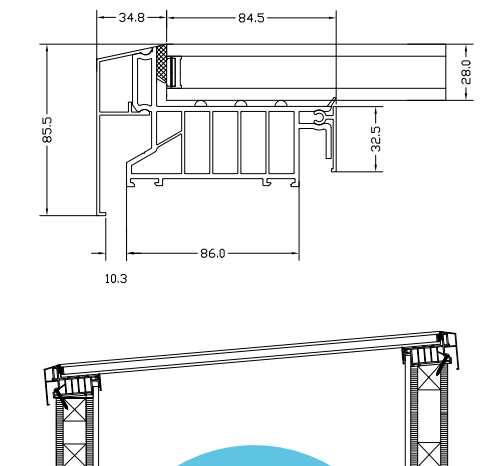

1000 x 1500

1000 x 2000

All dimensions are internal kerb dimensions

FLAT ROOFLIGHT STOCK SIZES

1000 X 1000

1000 X 1500

1000 X 2000

BESPOKE SIZES AND SPECIAL RAL AVAILABLE UP TO 1400 X 2000 AND 1000 X 3000 ON LONGER LEAD TIMES

MINIMAL EXTERNAL AND INTERNAL SIGHTLINES

SIMPLE INSTALLATION

- Hidden direct fixing and strap fixing alternative
- Internal plasterboard pocket for easy boarding and plastering
- Clip in external weather bar and internal cover trim
- Weather resistant - 5 degree pitched kerb allowing the water to drain off the glazing unit unto the existing flat roof