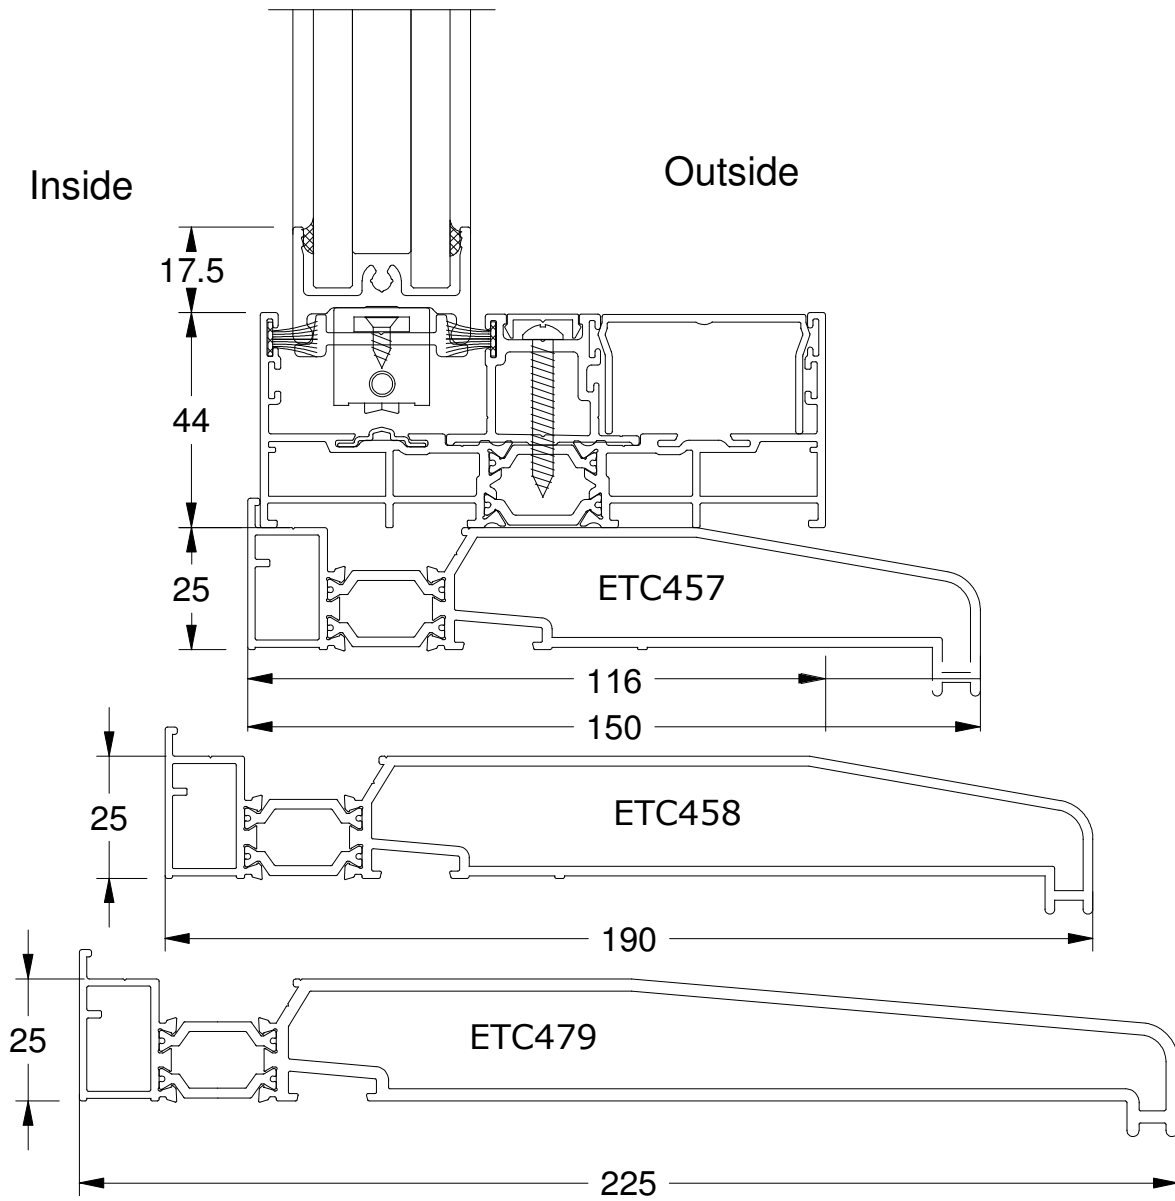

Inside

Outside

TITLE

Cortizo 2 Track Frame With Cill options

Cortizo Sliding

UNLESS OTHERWISE SPECIFIED
DIMENSIONS ARE IN MM

SHEET A

DWG. NO. 191

PROFILE CODES 4339/4331/4336/ETC457/458/479